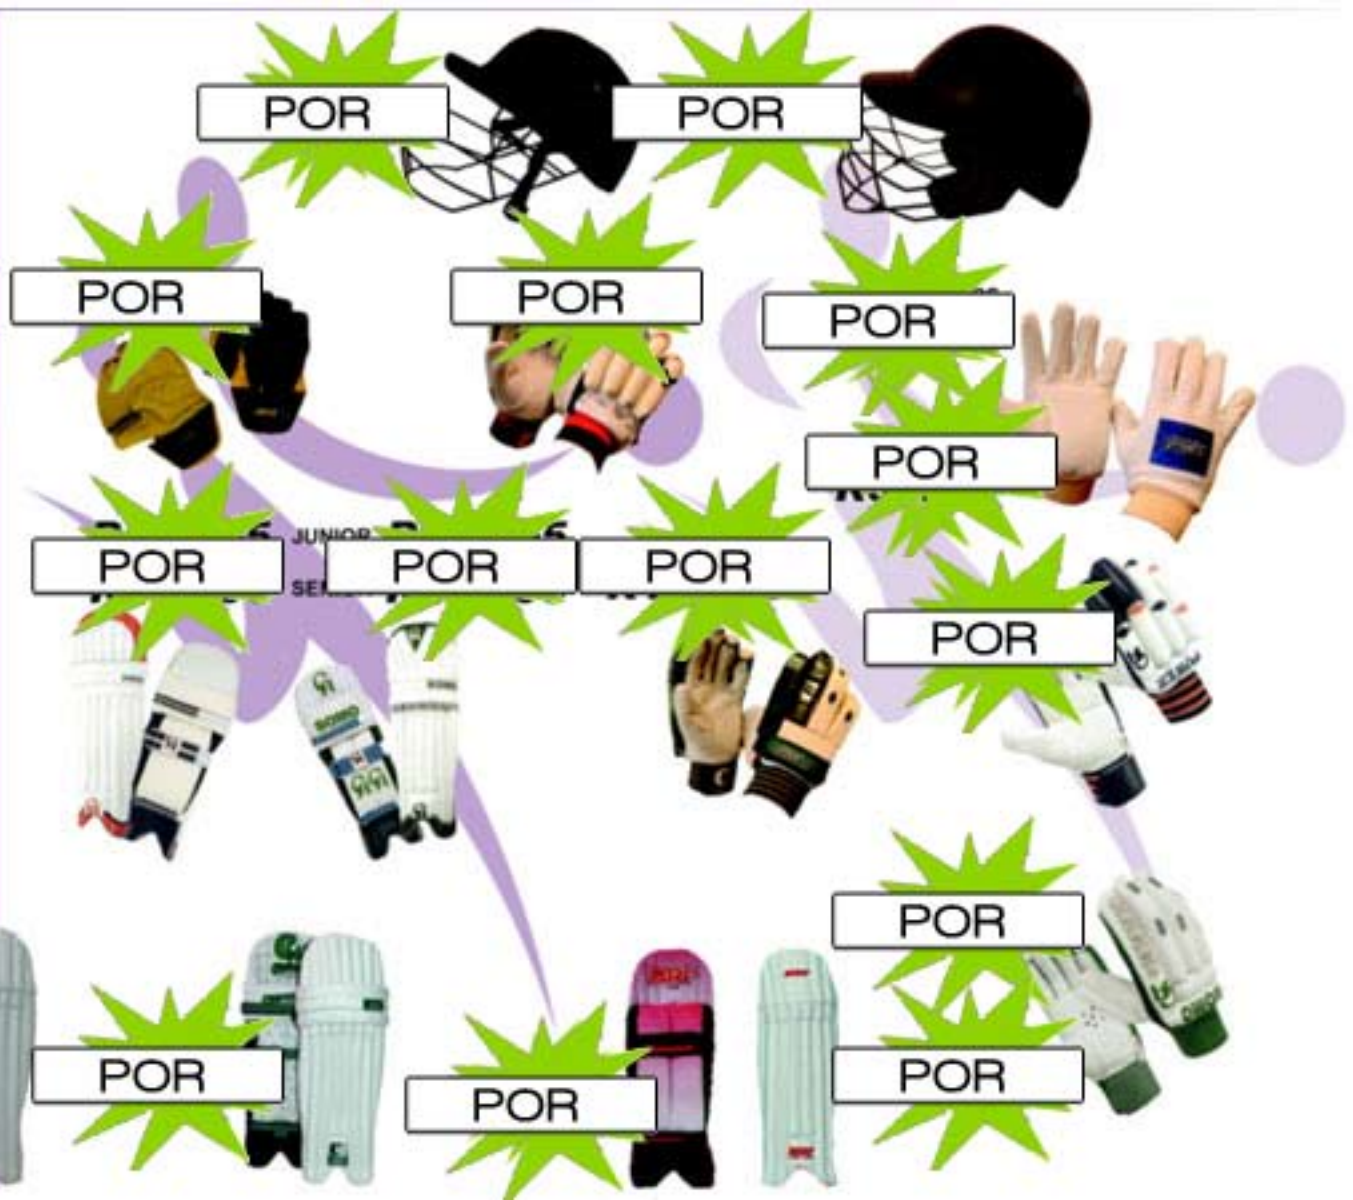

JUNIOR

POR

SENIOR

POR

POR

CA GOLD
Hand crafted English Willow
Fitted with top guard
Contoured Edges
Weight range: 2.8lbs - 3.00lbs

JUNIOR

POR

SENIOR

POR

CA COVER LIVE
Selected Pakistans Willow
Designed for beginners, junior batsmen
and indoor cricket
Big edges & heavy sweat spot area

Flicx Portable Cricket Facilities

From school to club level

NO CONSTRUCTION REQUIRED