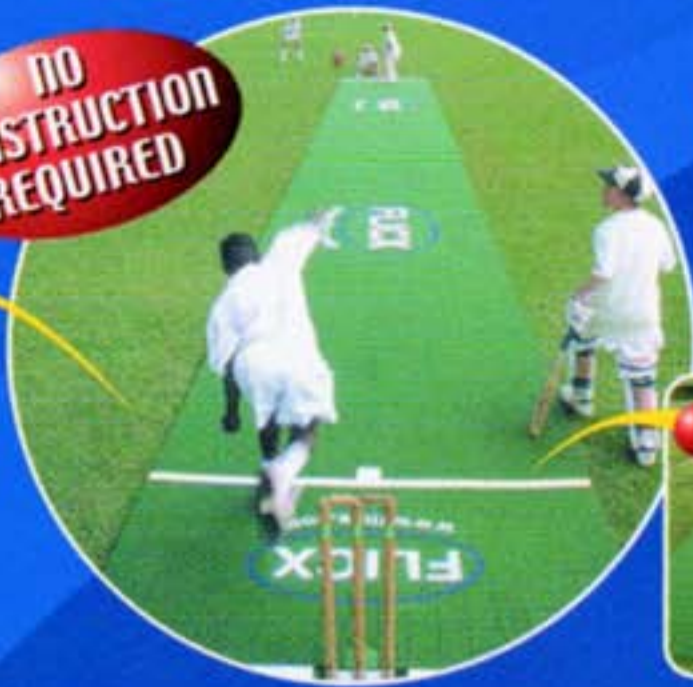

SENIOR

POR

CA COVER LIVE
Selected Pakistans Willow
Designed for beginners, junior batsmen
and indoor cricket
Big edges & heavy sweat spot area

Flicx Portable Cricket Facilities

From school to club level

NO CONSTRUCTION REQUIRED